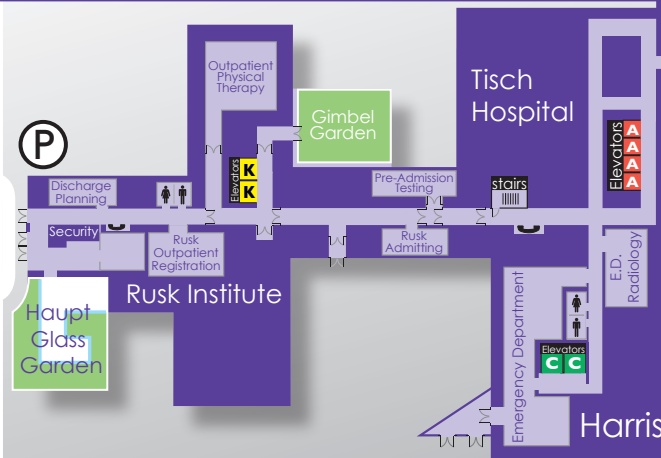

MAIN FLOOR

30TH STREET

Langone Medical Center

550 FIRST AVENUE
NEW YORK, NY 10016

1ST AVENUE

ELEVATOR KEY

- A** TISCH HOSPITAL
- B** SCHOOL OF MEDICINE
- C** HARRIS
- D** SKIRBALL INSTITUTE
- F** TOWER
- G** SCHWARTZ WEST
- H** SCHWARTZ EAST
- K** RUSK INSTITUTE
- S** SMILOW

34TH STREET

30TH STREET

GROUND FLOOR